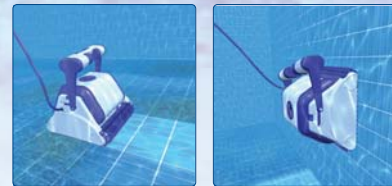

81100562

Manufactured by **Maytronics Ltd.**

Driven to perfection
A Dolphin for every pool