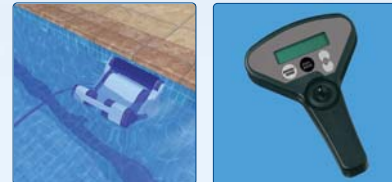

81100562

Manufactured by **Maytronics Ltd.**

Driven to perfection
A Dolphin for every pool